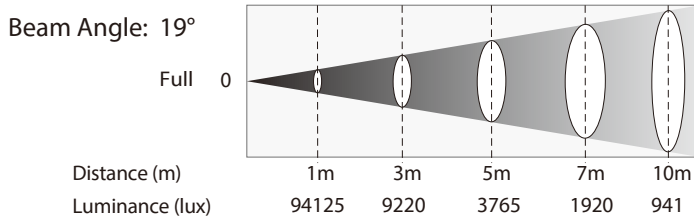

LEDPRO132

SPECIFICATIONS

Light Source: 91x3.5W COB 2800K ~ 8000K (up to CRI 92)
Output: 2030 LUX @ 5 meters @ 26°
Colour Temps: 2800K ~ 8000K
Beam Angle: 19° / 26° / 36° / 50° / Z15-30 / Z25-50
Native Colours: Red, Orange, Green, Royal Blue, Blue, Lime
Mains: 100V-240V, 50/60 Hz
Power connections: Neutrik PowerCon In/Out
Housing: Diecast aluminium
IP rating: IP20
Operating temperature: -20°C to 40°C
Dimensions: 596 x 287 x 551 mm

Control: DMX, RDM, Manual
Hue adjust: +/- 25 green
Dimming: 4 dimming curve modes
DMX Channels: 3 / 5 / 6 / 8 / 11 / 15 / 17
Display: OLED menu
Consumption: 252W
Data connections: 5-pin XLR In/Out for DMX
Finish: Matte black
Cooling: Variable speed fan
LED Frequency: 600Hz ~ 25KHz (selectable)
Weight: 7.8 KG

PHOTOMETRICS

LENS TUBE ORDER CODES:

19 degrees
LEDPRO140

26 degrees
LEDPRO141

36 degrees
LEDPRO142

50 degrees
LEDPRO143

15~30 zoom
LEDPRO144

25~50 zoom
LEDPRO145