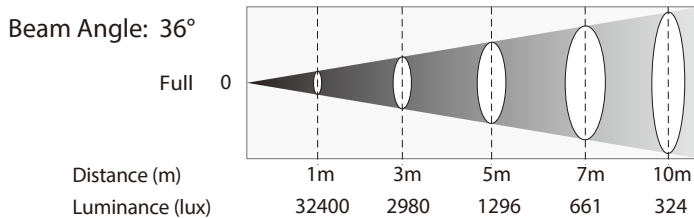

LEDPRO132

SPECIFICATIONS

Light Source: 91x3.5W COB 2800K ~ 8000K (up to CRI 92)
Output: 2030 LUX @ 5 meters @ 26°
Colour Temps: 2800K ~ 8000K
Beam Angle: 19° / 26° / 36° / 50° / Z15-30 / Z25-50
Native Colours: Red, Orange, Green, Royal Blue, Blue, Lime
Mains: 100V-240V, 50/60 Hz
Power connections: Neutrik PowerCon In/Out
Housing: Diecast aluminium
IP rating: IP20
Operating temperature: -20°C to 40°C
Dimensions: 596 x 287 x 551 mm

Control: DMX, RDM, Manual
Hue adjust: +/- 25 green
Dimming: 4 dimming curve modes
DMX Channels: 3 / 5 / 6 / 8 / 11 / 15 / 17
Display: OLED menu
Consumption: 252W
Data connections: 5-pin XLR In/Out for DMX
Finish: Matte black
Cooling: Variable speed fan
LED Frequency: 600Hz ~ 25KHz (selectable)
Weight: 7.8 KG

PHOTOMETRICS

LENS TUBE ORDER CODES:

19 degrees
LEDPRO140

26 degrees
LEDPRO141

36 degrees
LEDPRO142

50 degrees
LEDPRO143

15~30 zoom
LEDPRO144

25~50 zoom
LEDPRO145