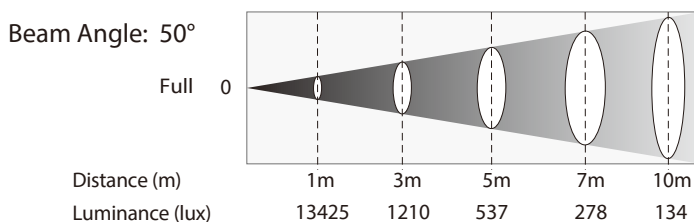

LEDPRO132

SPECIFICATIONS

Light Source: 91x3.5W COB 2800K ~ 8000K (up to CRI 92)
Output: 2030 LUX @ 5 meters @ 26°
Colour Temps: 2800K ~ 8000K
Beam Angle: 19° / 26° / 36° / 50° / Z15-30 / Z25-50
Native Colours: Red, Orange, Green, Royal Blue, Blue, Lime
Mains: 100V-240V, 50/60 Hz
Power connections: Neutrik PowerCon In/Out
Housing: Diecast aluminium
IP rating: IP20
Operating temperature: -20°C to 40°C
Dimensions: 596 x 287 x 551 mm

Control: DMX, RDM, Manual
Hue adjust: +/- 25 green
Dimming: 4 dimming curve modes
DMX Channels: 3 / 5 / 6 / 8 / 11 / 15 / 17
Display: OLED menu
Consumption: 252W
Data connections: 5-pin XLR In/Out for DMX
Finish: Matte black
Cooling: Variable speed fan
LED Frequency: 600Hz ~ 25KHz (selectable)
Weight: 7.8 KG

PHOTOMETRICS

LENS TUBE ORDER CODES:

19 degrees
LEDPRO140

26 degrees
LEDPRO141

36 degrees
LEDPRO142

50 degrees
LEDPRO143

15~30 zoom
LEDPRO144

25~50 zoom
LEDPRO145