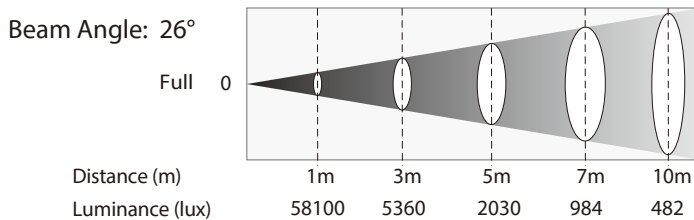

LEDPRO132

SPECIFICATIONS

Light Source: 91x3.5W COB 2800K ~ 8000K (up to CRI 92)
Output: 2030 LUX @ 5 meters @ 26°
Colour Temps: 2800K ~ 8000K
Beam Angle: 19° / 26° / 36° / 50° / Z15-30 / Z25-50
Native Colours: Red, Orange, Green, Royal Blue, Blue, Lime
Mains: 100V-240V, 50/60 Hz
Power connections: Neutrik PowerCon In/Out
Housing: Diecast aluminium
IP rating: IP20
Operating temperature: -20°C to 40°C
Dimensions: 596 x 287 x 551 mm

Control: DMX, RDM, Manual
Hue adjust: +/- 25 green
Dimming: 4 dimming curve modes
DMX Channels: 3 / 5 / 6 / 8 / 11 / 15 / 17
Display: OLED menu
Consumption: 252W
Data connections: 5-pin XLR In/Out for DMX
Finish: Matte black
Cooling: Variable speed fan
LED Frequency: 600Hz ~ 25KHz (selectable)
Weight: 7.8 KG

PHOTOMETRICS

LENS TUBE ORDER CODES:

19 degrees
LEDPRO140

26 degrees
LEDPRO141

36 degrees
LEDPRO142

50 degrees
LEDPRO143

15~30 zoom
LEDPRO144

25~50 zoom
LEDPRO145